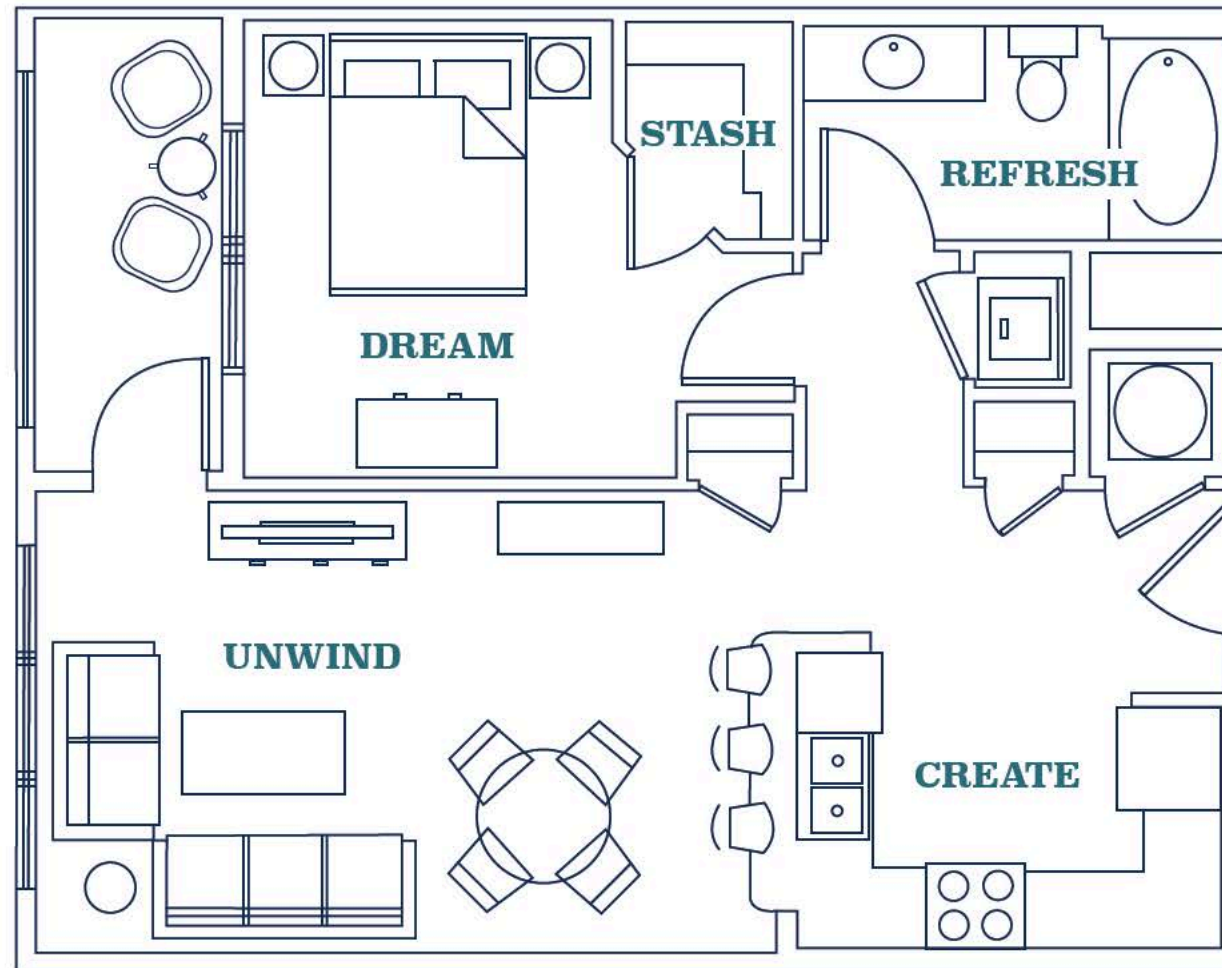

# UPPER EASTSIDE

THE  
**GRAMERCY**  
GLENWOOD SOUTH

**1 BED 1 BATH**

**754 SQ FT**

401 GLENWOOD AVE. RALEIGH, NC 27603 • [LIVETHEGRAMERCY.COM](http://LIVETHEGRAMERCY.COM)

Information is believed to be accurate, but is not warranted. Specifications, pricing and availability are subject to change without notice. See agent for details. Artist's renderings and floorplans are approximate only and are not meant to be exact depictions of the unit. Drawings are not to scale. Your selected floorplan may vary from this illustration due to design configuration and architectural styling. Not all features are available in every apartment. All square footages are approximate.