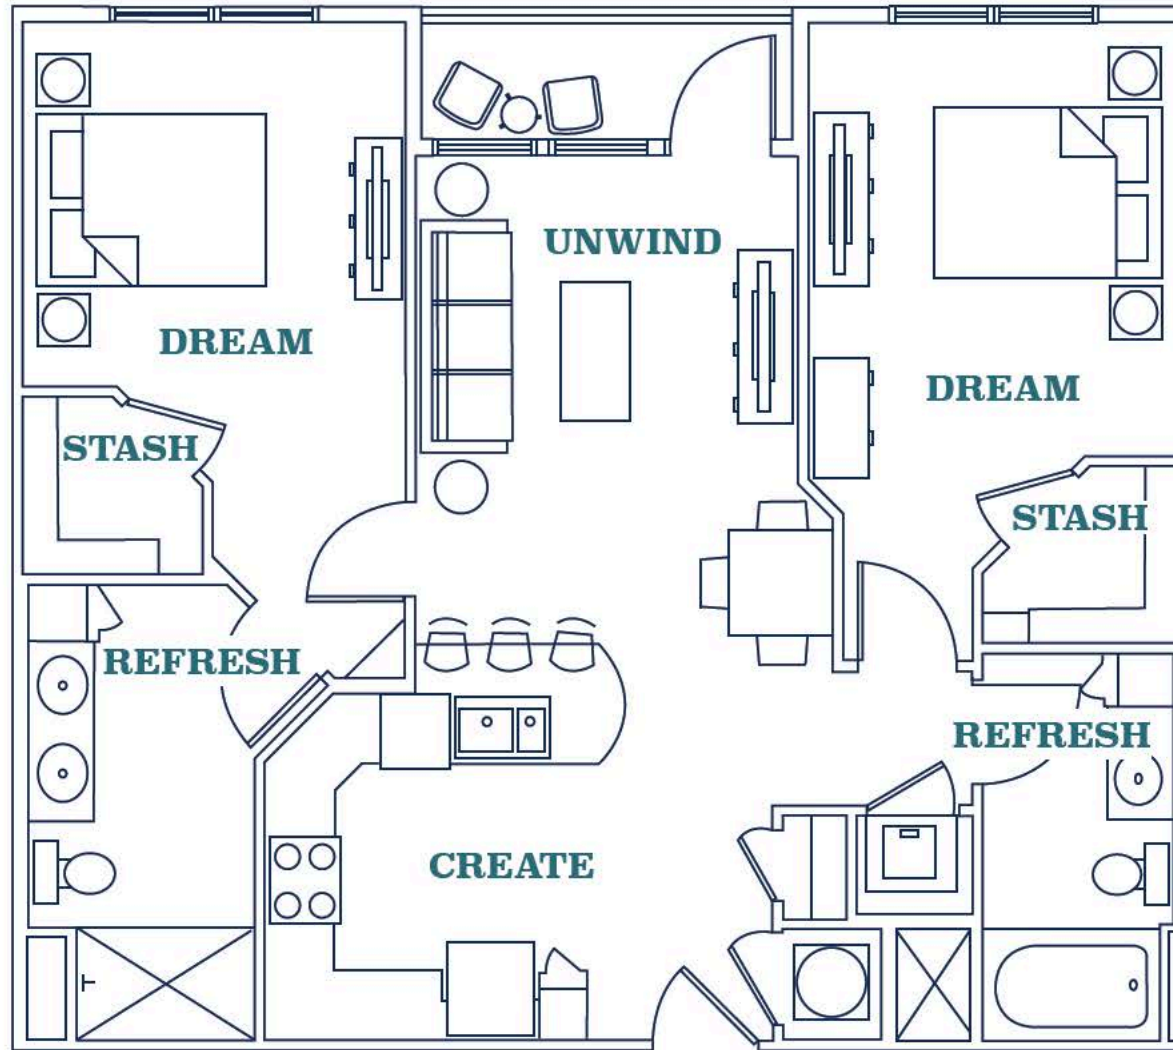

TUDOR

C1

THE
GRAMERCY

GLENWOOD SOUTH

2 BED 2 BATH

1,015 SQ FT

401 GLENWOOD AVE. RALEIGH, NC 27603 • LIVETHEGRAMERCY.COM

Information is believed to be accurate, but is not warranted. Specifications, pricing and availability are subject to change without notice. See agent for details. Artist's renderings and floorplans are approximate only and are not meant to be exact depictions of the unit. Drawings are not to scale. Your selected floorplan may vary from this illustration due to design configuration and architectural styling. Not all features are available in every apartment. All square footages are approximate.