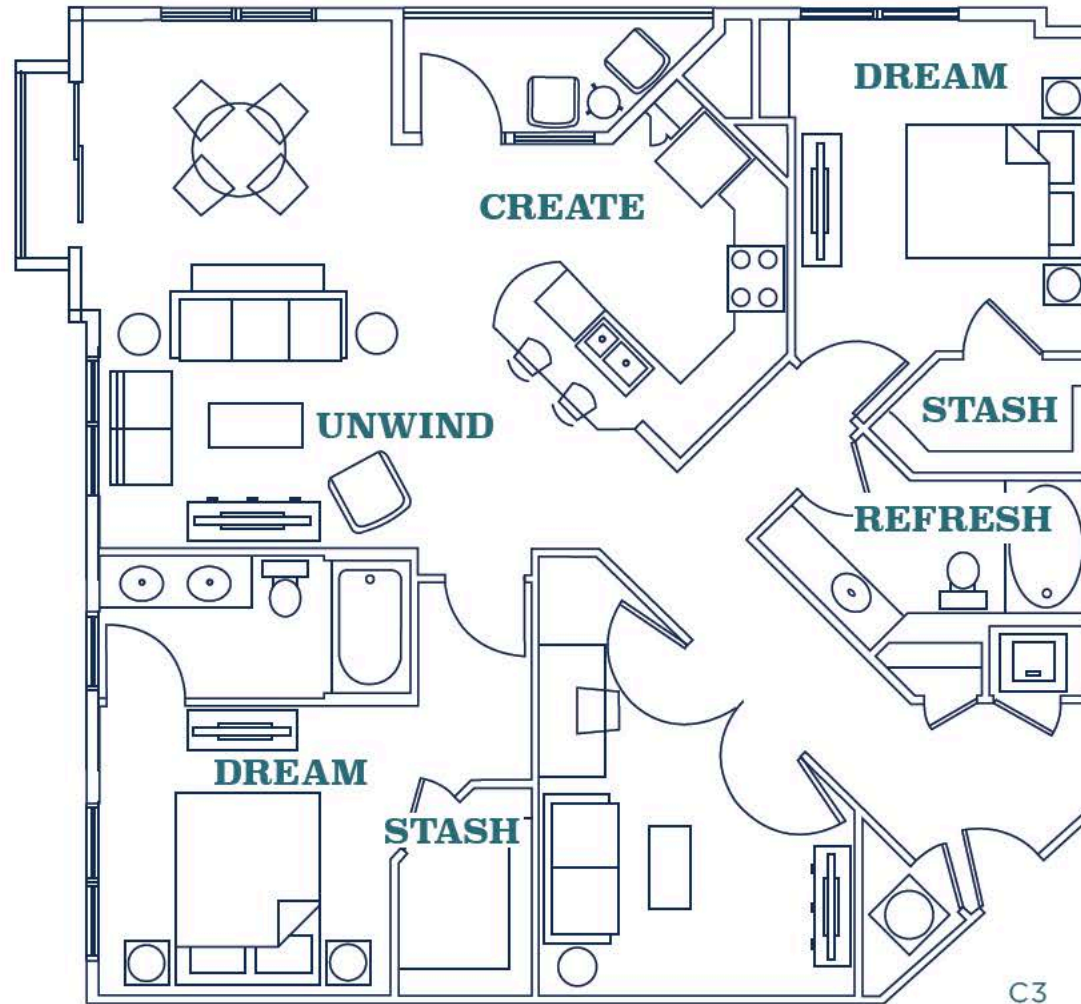

TIMES SQUARE

THE
GRAMERCY
GLENWOOD SOUTH

2 BED 2 BATH

1,439 SQ FT

401 GLENWOOD AVE. RALEIGH, NC 27603 • LIVETHEGRAMERCY.COM

Information is believed to be accurate, but is not warranted. Specifications, pricing and availability are subject to change without notice. See agent for details. Artist's renderings and floorplans are approximate only and are not meant to be exact depictions of the unit. Drawings are not to scale. Your selected floorplan may vary from this illustration due to design configuration and architectural styling. Not all features are available in every apartment. All square footages are approximate.