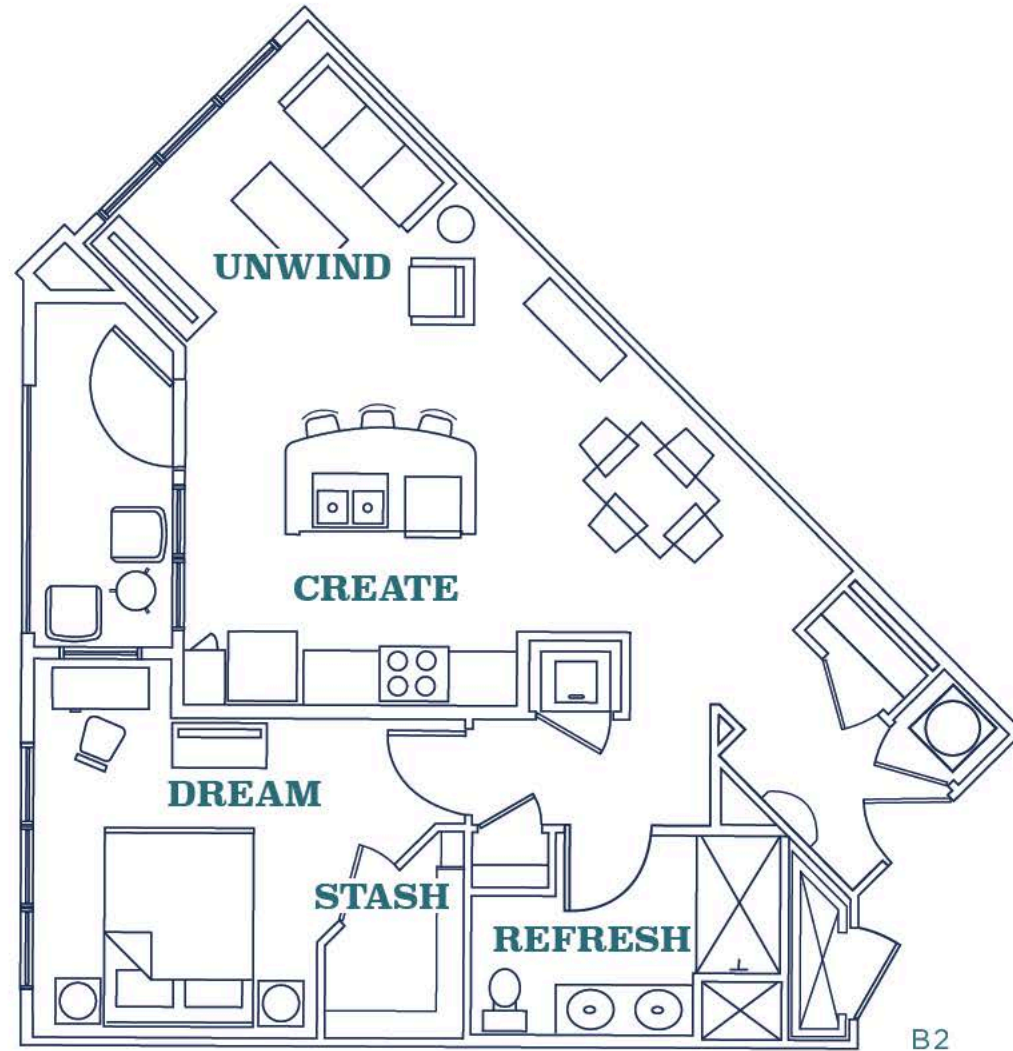

THE SOHO

THE
GRAMERCY

GLENWOOD SOUTH

1 BED 1 BATH

923 SQ FT

401 GLENWOOD AVE. RALEIGH, NC 27603 • LIVETHEGRAMERCY.COM

Information is believed to be accurate, but is not warranted. Specifications, pricing and availability are subject to change without notice. See agent for details. Artist's renderings and floorplans are approximate only and are not meant to be exact depictions of the unit. Drawings are not to scale. Your selected floorplan may vary from this illustration due to design configuration and architectural styling. Not all features are available in every apartment. All square footages are approximate.