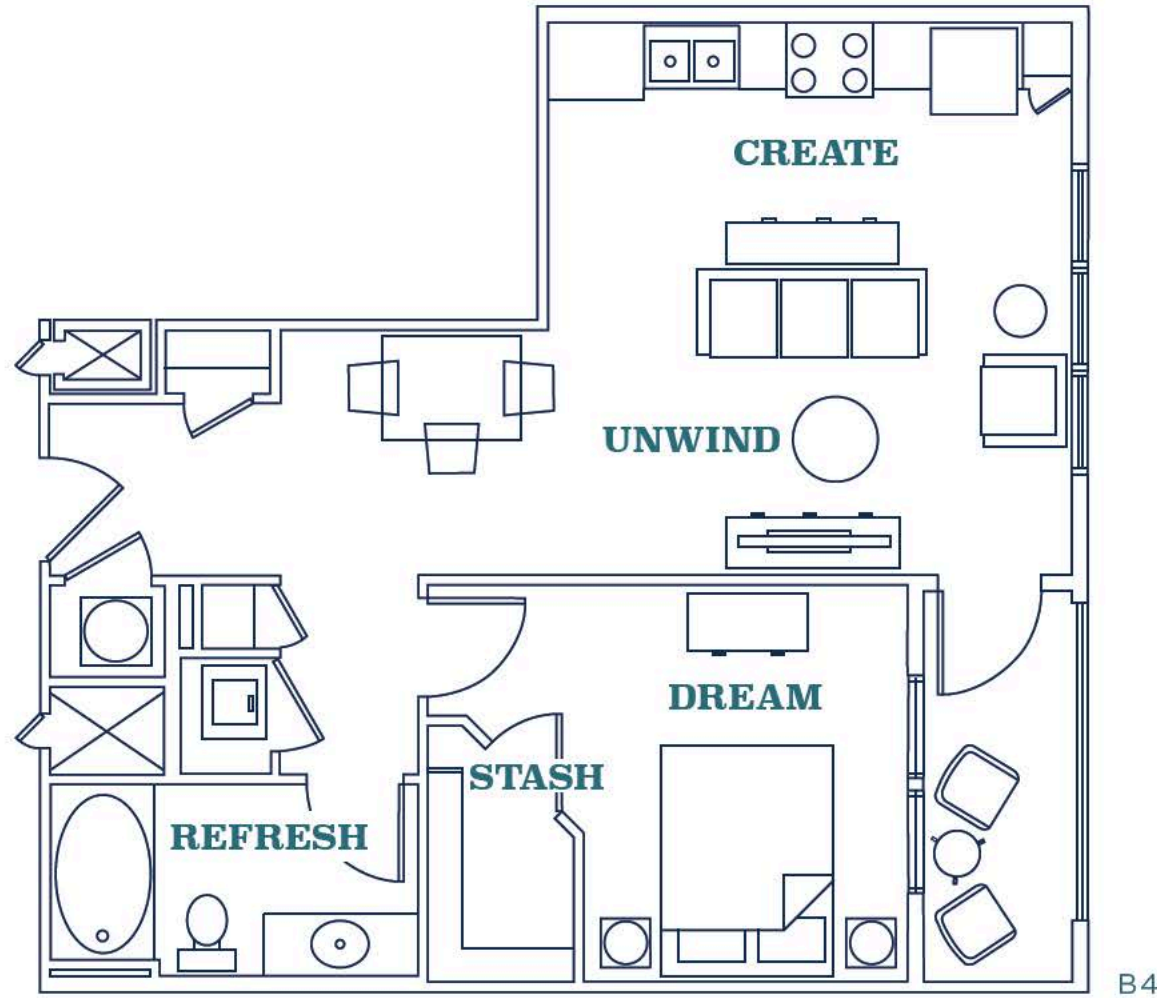

MORNINGSIDE

THE
GRAMERCY
GLENWOOD SOUTH

1 BED 1 BATH

743 SQ FT

401 GLENWOOD AVE. RALEIGH, NC 27603 • LIVETHEGRAMERCY.COM

Information is believed to be accurate, but is not warranted. Specifications, pricing and availability are subject to change without notice. See agent for details. Artist's renderings and floorplans are approximate only and are not meant to be exact depictions of the unit. Drawings are not to scale. Your selected floorplan may vary from this illustration due to design configuration and architectural styling. Not all features are available in every apartment. All square footages are approximate.