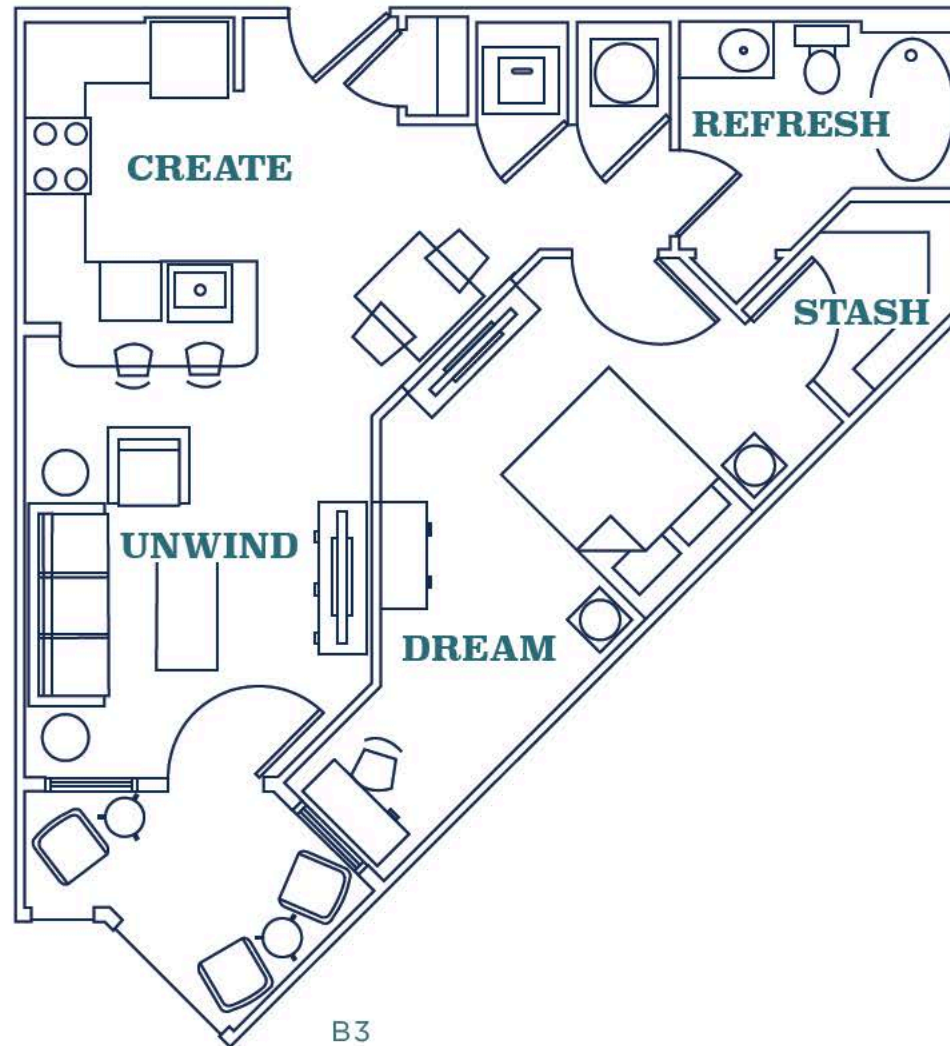

MIDTOWN

THE
GRAMERCY
GLENWOOD SOUTH

1 BED 1 BATH

754 SQ FT

401 GLENWOOD AVE. RALEIGH, NC 27603 • LIVETHEGRAMERCY.COM

Information is believed to be accurate, but is not warranted. Specifications, pricing and availability are subject to change without notice. See agent for details. Artist's renderings and floorplans are approximate only and are not meant to be exact depictions of the unit. Drawings are not to scale. Your selected floorplan may vary from this illustration due to design configuration and architectural styling. Not all features are available in every apartment. All square footages are approximate.