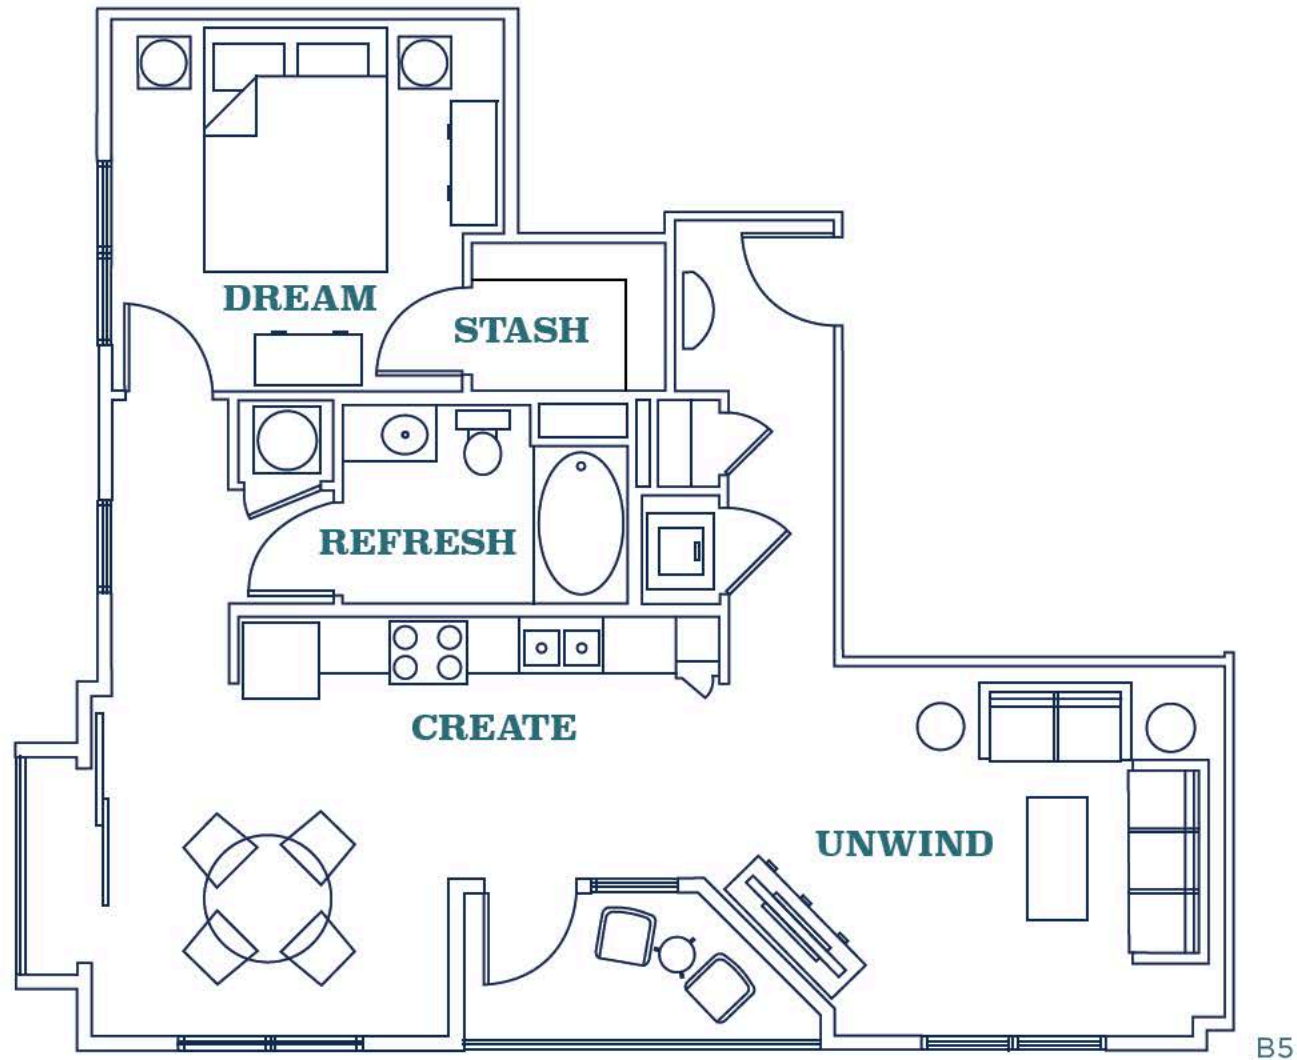

EAST VILLAGE

THE
GRAMERCY

GLENWOOD SOUTH

1 BED 1 BATH

947 SQ FT

401 GLENWOOD AVE. RALEIGH, NC 27603 • LIVETHEGRAMERCY.COM

Information is believed to be accurate, but is not warranted. Specifications, pricing and availability are subject to change without notice. See agent for details. Artist's renderings and floorplans are approximate only and are not meant to be exact depictions of the unit. Drawings are not to scale. Your selected floorplan may vary from this illustration due to design configuration and architectural styling. Not all features are available in every apartment. All square footages are approximate.