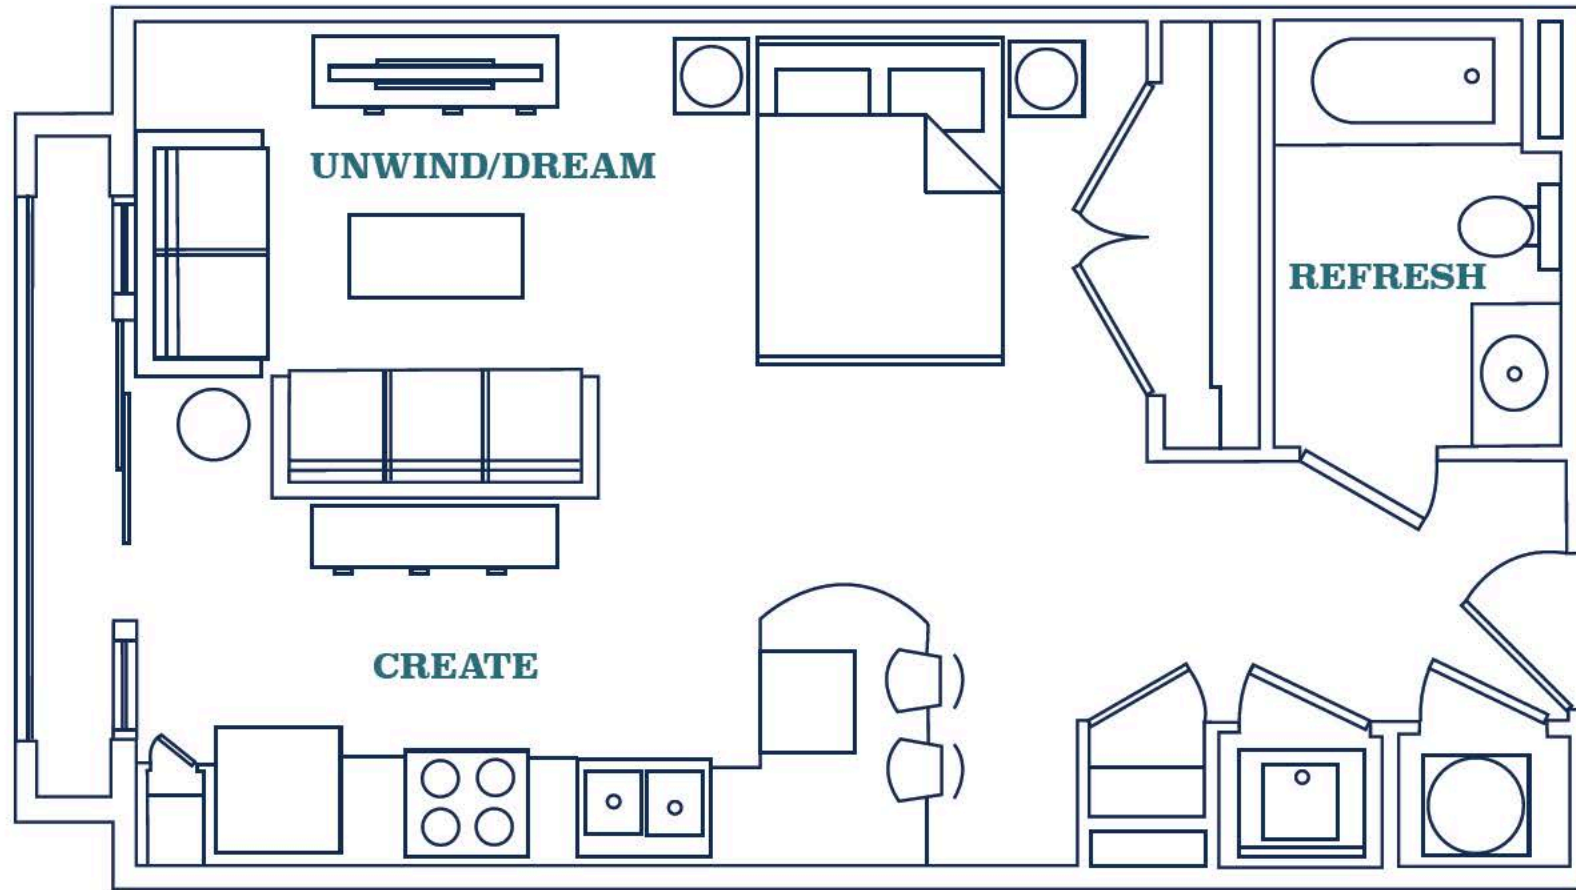

CHELSEA

A1

THE
GRAMERCY
GLENWOOD SOUTH

1 BED 1 BATH

547 SQ FT

401 GLENWOOD AVE. RALEIGH, NC 27603 • LIVETHEGRAMERCY.COM

Information is believed to be accurate, but is not warranted. Specifications, pricing and availability are subject to change without notice. See agent for details. Artist's renderings and floorplans are approximate only and are not meant to be exact depictions of the unit. Drawings are not to scale. Your selected floorplan may vary from this illustration due to design configuration and architectural styling. Not all features are available in every apartment. All square footages are approximate.